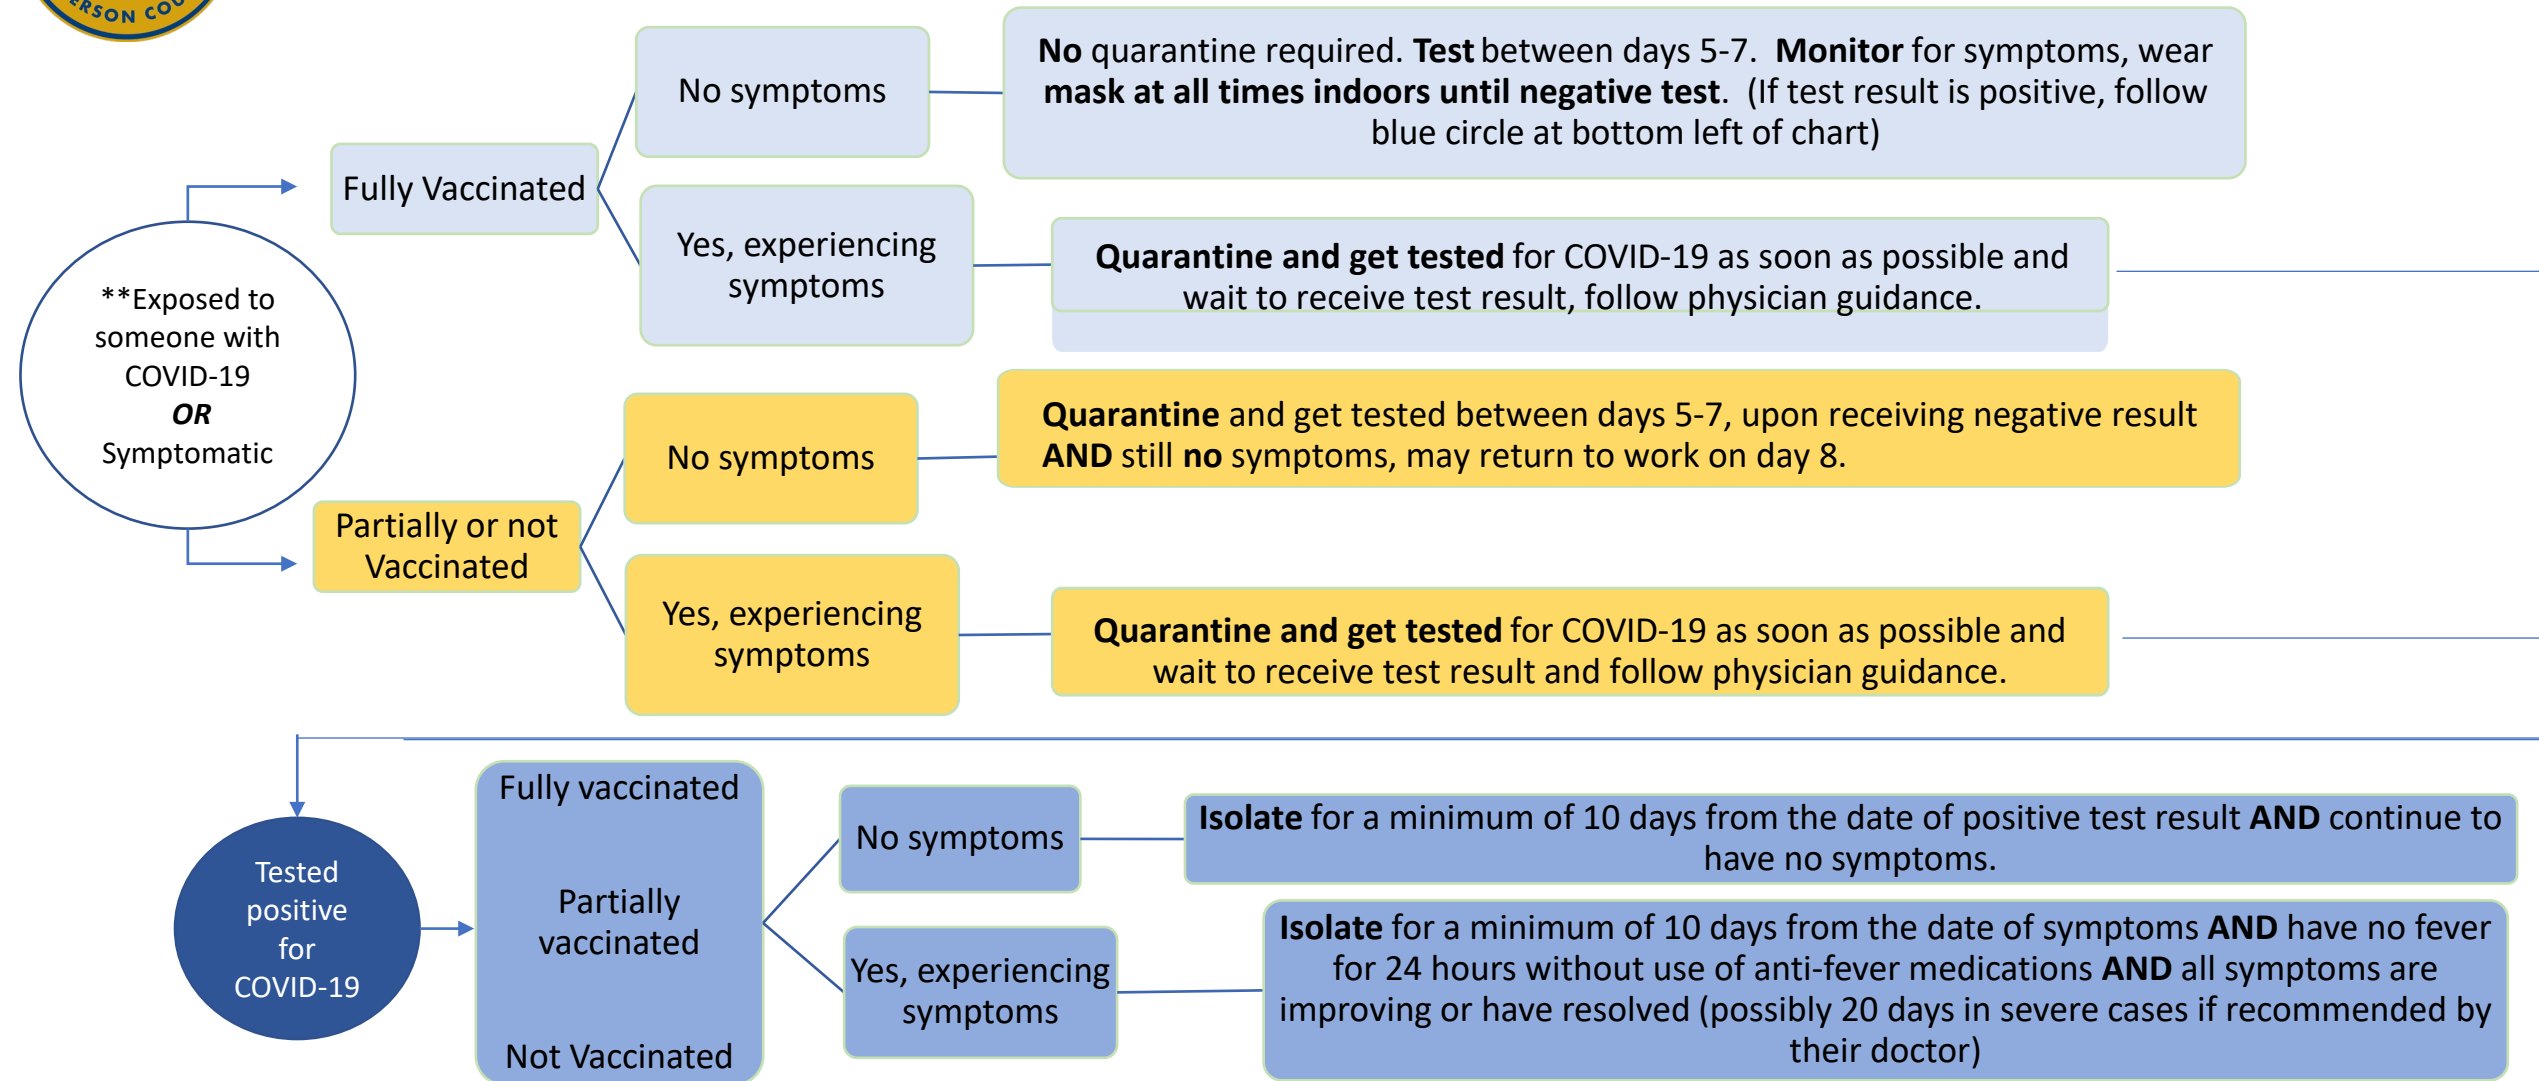

COVID-19 in Louisville Metro Government

** Less than 6 ft AND for more than 15 minutes

*** Negative test result on or after day 5 – may reduce quarantine to 7 days and return to work on day 8; may need 2 tests if initial test is before day 5